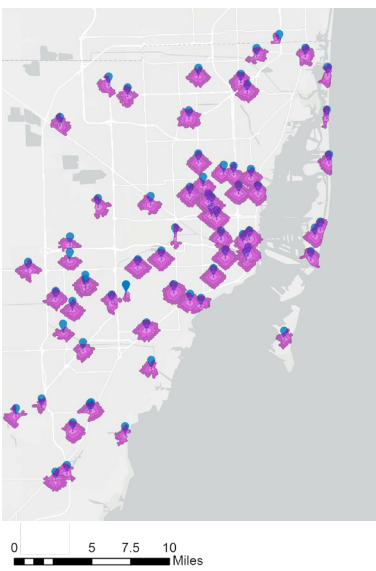

### COOLING SITES

**49 Libraries**  
**14 Parks and Recreation Facilities**

### COOLING SITE WALKABILITY

The maps on the left show the locations and walking distances of cooling sites so residents can identify the cooling sites closest to them

- 1/4 mile: Can be walked in approximately 5-minutes
- 1/2 mile: Can be walked in approximately 10-minutes
- 3/4 mile: Can be walked in approximately 15-minutes