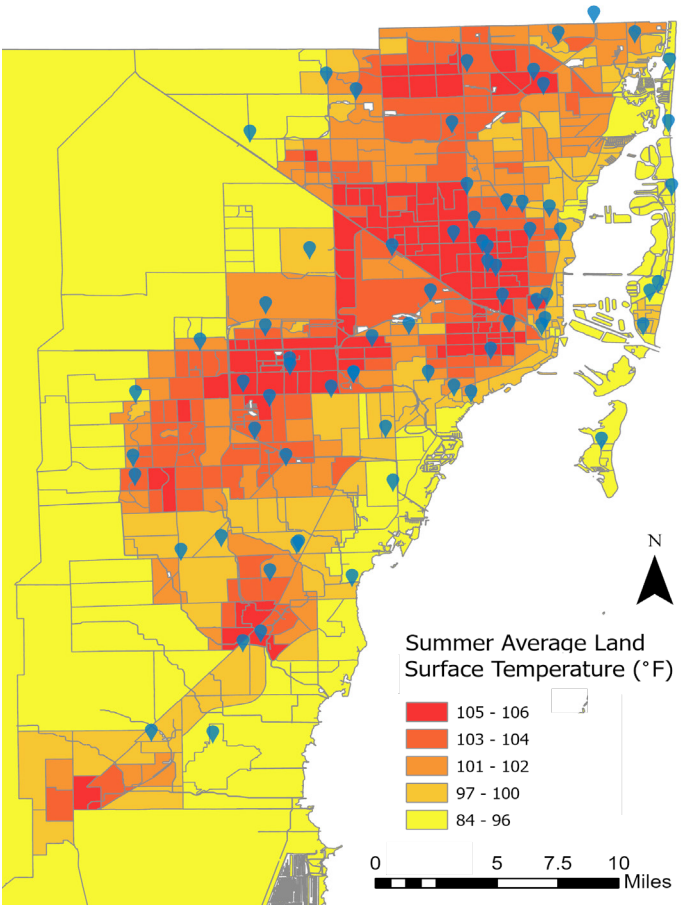

This work was generously supported by:
JPMORGAN CHASE & CO.

CLIMATE and EQUITY

UNPRECEDENTED HEAT IN 2023

2023 is the hottest year ever recorded in Miami. Scientists have documented over 145 hours at or above a 105°F heat index as of mid-August. This is four hours more than the heat indexes measured over the past five years combined, including the previous record-holding year in 2020 (Brian McNoldy, <https://bmcnoldy.rsmas.miami.edu/>). To safeguard the public from this unprecedented heat, Miami-Dade County designated several cooling sites throughout the County to provide residents with relief during the hottest hours of the day.

COOLING SITES

WHAT IS A COOLING SITE?

A cooling site is a designated facility or location where individuals can seek refuge from extreme heat conditions. These sites are established in communities that experience heatwaves and prolonged periods of high temperatures. Cooling sites provide a safe and comfortable environment where people can escape the heat, stay hydrated, and cool down.

WHERE ARE COOLING SITES IN MIAMI-DADE?

All Miami-Dade County (MDC) Libraries and a selected group of MDC Parks Department recreation facilities serve as cooling sites and are open during their regular hours throughout the heat season. In addition, the MDC Parks Department has designated 14 facilities that will be open on Sundays or other times not normally open, for the extended hours of 10am-8pm in the event of a heat warning. PLEASE NOTE: Hours and availability are subject to change. Contact your local facility for updates.

49 Libraries
14 Parks and Recreation Facilities