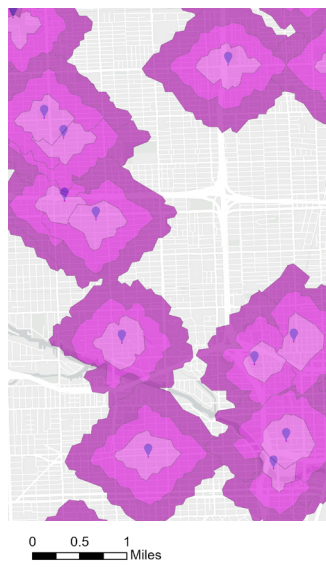

### COOLING SITES

### COOLING SITE WALKABILITY

The maps on the left show the locations and walking distances of cooling sites so residents can identify the cooling sites closest to them

- 1/4 mile: Can be walked in approximately 5-minutes
- 1/2 mile: Can be walked in approximately 10-minutes
- 3/4 mile: Can be walked in approximately 15-minutes